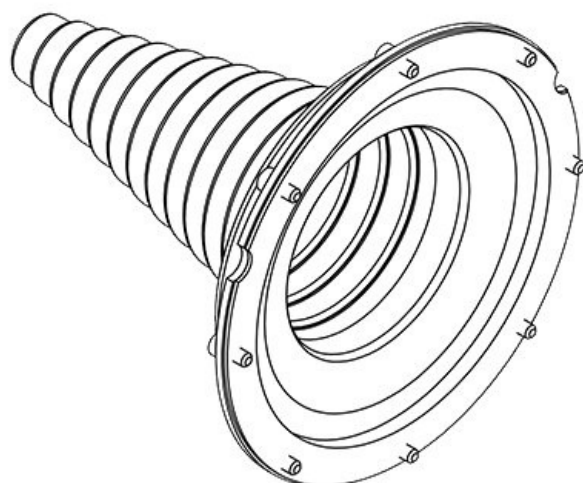

KEL-ULTRA flex pyramid cable entry grommets

for single cables with diameters up to 115 mm / IP66 / UL Type 12

The KEL-ULTRA flex is designed as a cable entry grommet for any large cable or conduit that is difficult to manage. The KEL-ULTRA flex comes in two sizes and is ideal for routing and sealing cables and conduits with a diameter from 25 to 115 mm. Due to the high flexibility of the elastomer pyramid, inserting large, thick cables with KEL-ULTRA flex is easier than using standard cable glands.

After inserting the cable or conduit, the KEL-ULTRA flex is quickly and easily mounted with the metal ring and screws. This ring enables a circular fixing and sealing of the grommet at the enclosure wall. The ring is supplied with each KEL-ULTRA flex.

Advantages & benefits

- It is possible to install rigid cables at angles
- Certified protection IP66 (acc. to EN 60529)

Product types & sizes

KEL-ULTRA flex 1

Part No.	42630	External diameter	168 mm
EAN	4251269309	Cut-out size, round	140 mm
Package quantity	1	No. of screw holes	8
For max. no. of cables	1	Diam. of screw holes	5,5 mm
Max. cable diameter	90 mm	Clamping range	1 x 25 - 90 mm
Height	175,5 mm		
Mounting height	175,5 mm		

Part No.	42631	External diameter	168 mm
EAN	4251269309069	Cut-out size, round	140 mm
Package quantity	1	No. of screw holes	8
For max. no. of cables	1	Diam. of screw holes	5,5 mm
Max. cable diameter	115 mm	Clamping range	1 x 75 - 115 mm
Height	175,5 mm		
Mounting height	175,5 mm		