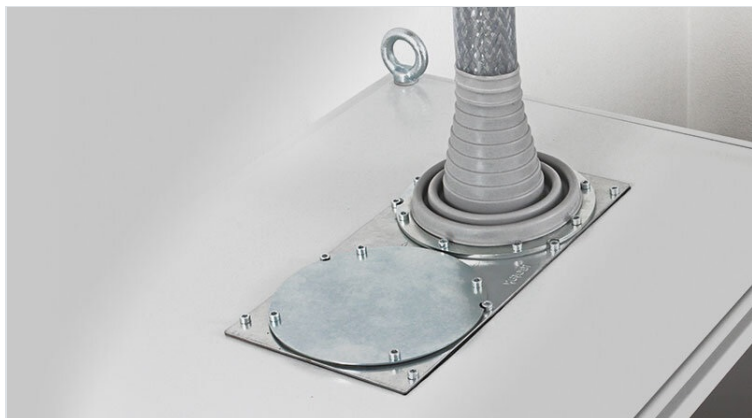

KEL-ULTRA flex pyramid cable entry grommets

for single cables with diameters up to 115 mm / IP66 / UL Type 12

The KEL-ULTRA flex is designed as a cable entry grommet for any large cable or conduit that is difficult to manage. The KEL-ULTRA flex comes in two sizes and is ideal for routing and sealing cables and conduits with a diameter from 25 to 115 mm. Due to the high flexibility of the elastomer pyramid, inserting large, thick cables with KEL-ULTRA flex is easier than using standard cable glands.

After inserting the cable or conduit, the KEL-ULTRA flex is quickly and easily mounted with the metal ring and screws. This ring enables a circular fixing and sealing of the grommet at the enclosure wall. The ring is supplied with each KEL-ULTRA flex.

IP rating (EN 60529)	IP54, IP55, IP64, IP65, IP66
UL Type (UL 50E)	UL Type 12
Material	Elastomer Fixing ring: Steel, zinc plated
Flame class	UL94-V0, self-extinguishing
Operating temperature	-40 C° to 100 C°
Properties	silicone free, halogen free
Mounting options	Screw type mounting

Advantages & benefits

- It is possible to install rigid cables at angles
- Certified protection IP66 (acc. to EN 60529)

Product types & sizes

KEL-ULTRA flex 1

Part No.	42630	External diameter	168 mm
EAN	4251269309	Cut-out size, round	140 mm
Package quantity	1	No. of screw holes	8
For max. no. of cables	1	Diam. of screw holes	5,5 mm
Max. cable diameter	90 mm	Clamping range	1 x 25 - 90 mm
Height	175,5 mm		
Mounting height	175,5 mm		